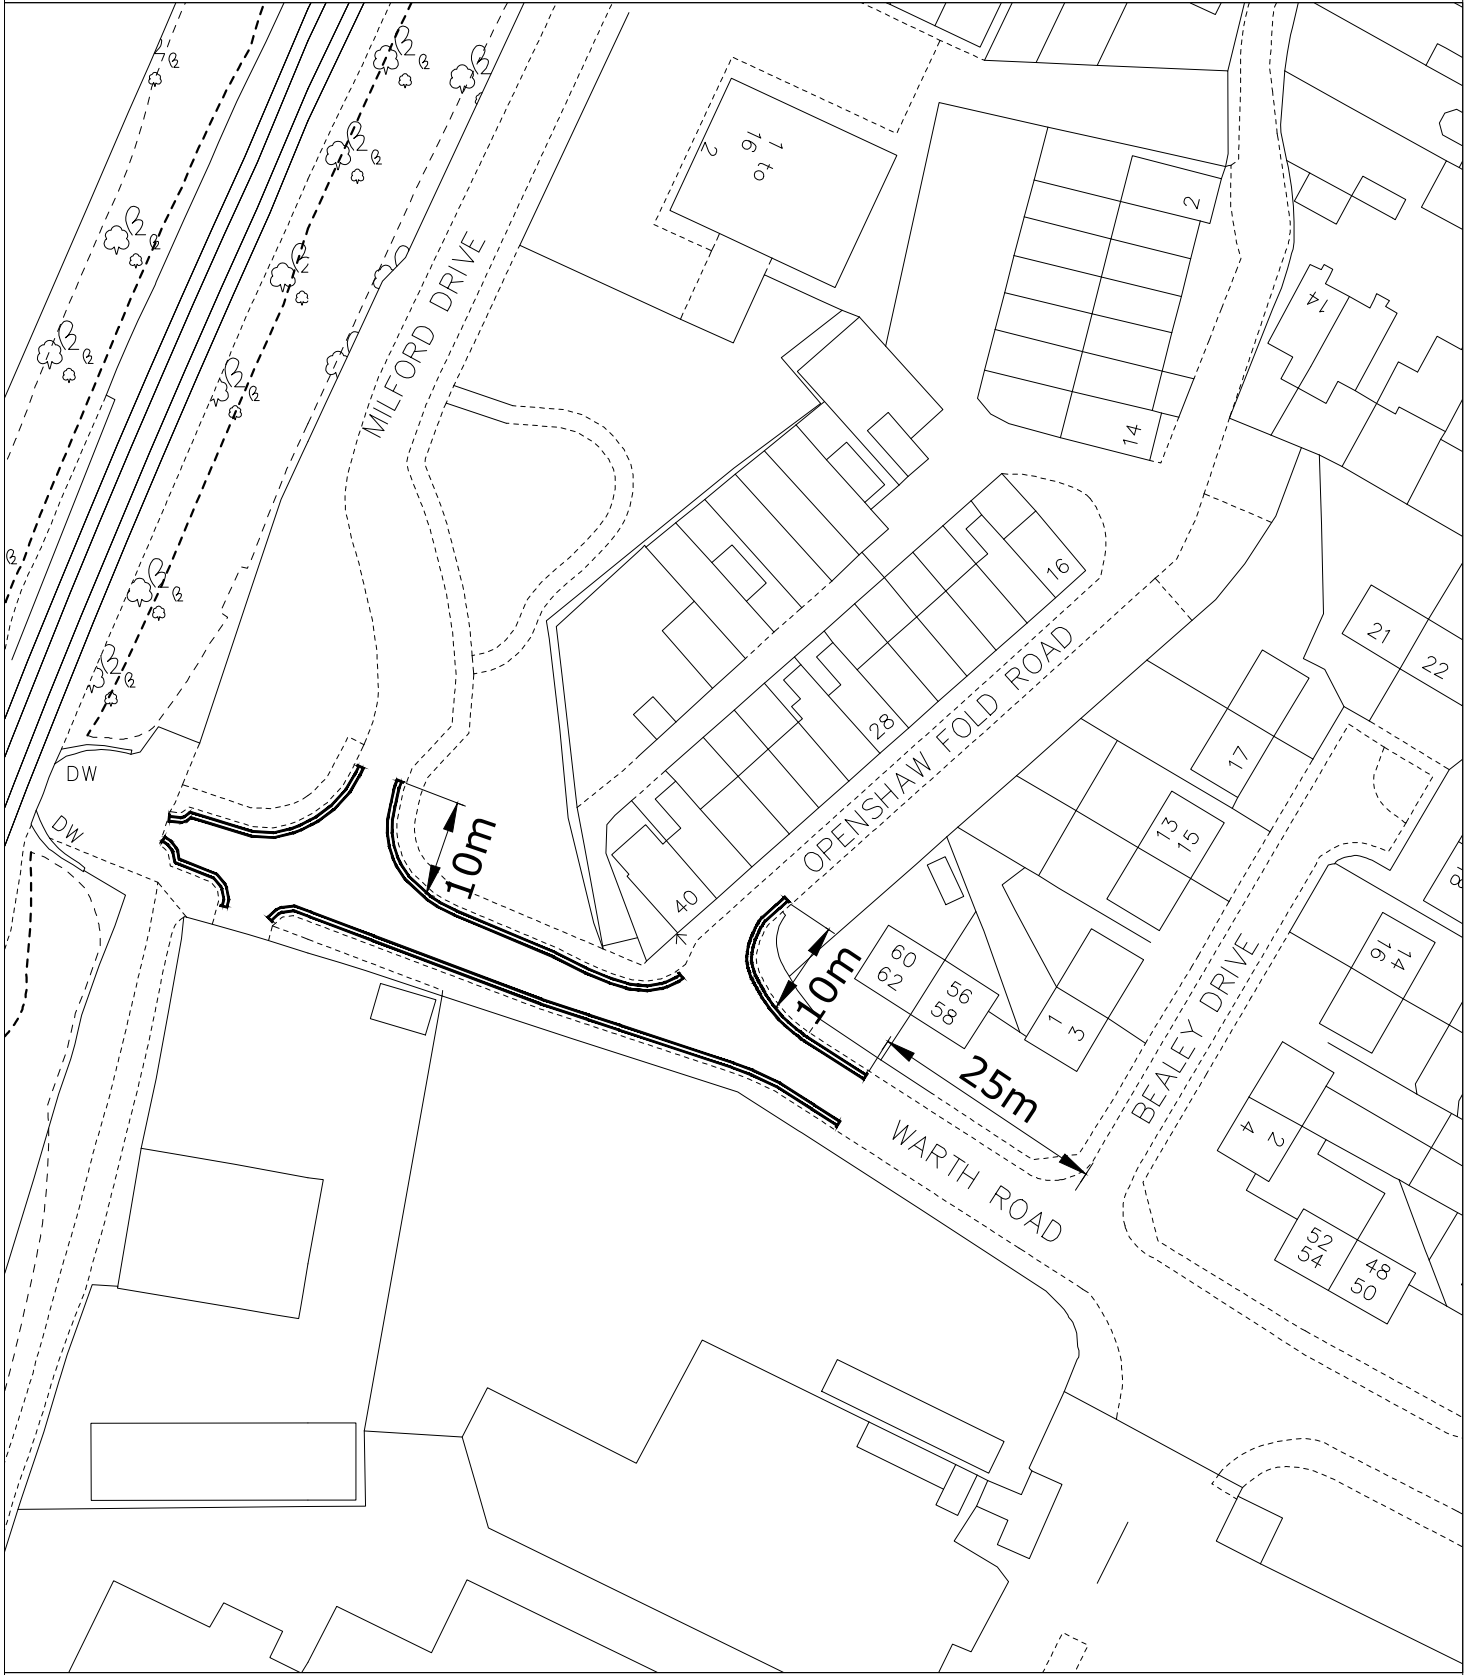

Warth Road, Bury Proposed Lining Plan

© Crown Copyright and database right 2020. Ordnance Survey 100023063

PLAN TM9051b
DATE 21/08/20
DRAWN KLVM
SCALE NTS

DEPARTMENT OF OPERATIONS

3 Knowsley Place
Duke Street,
BURY BL9 0EJ